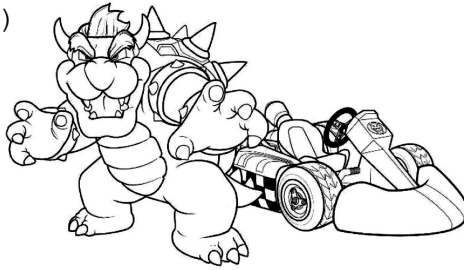

Design out the box

Nintendo Character

Context

Nintendo have asked you to come up with a new design for a character for their latest upcoming Mario Kart game.

Design Task

They have given the following specification for the new design:

- Unique (different from the ones above)
- Has to ride a Go-kart
- Has to be colourful (to attract the user)
- Can be male or female
- Must have their own logo (can go on the character or go-kart)

Character Design

Nintendo Character

Kart Design

Logo Design